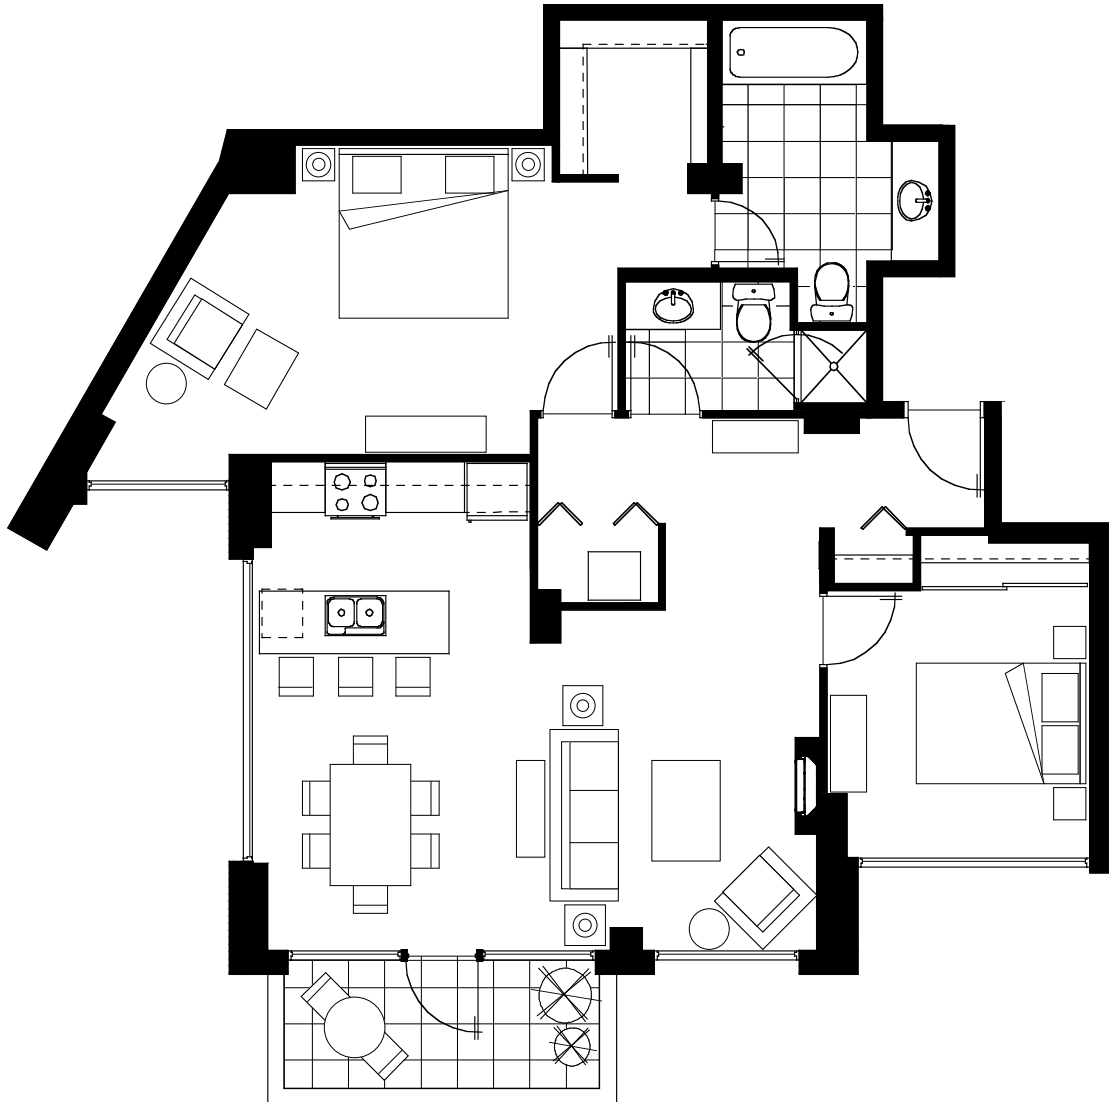

SUITE 314

1170 SQUARE FEET

.....LIVING ROOM.....	15'6"X14'
.....DINING AREA.....	8'X12'
.....KITCHEN.....	11'6"X8'
.....MASTER BEDROOM.....	12'6"X19'*
.....SECOND BEDROOM.....	11'X10'6"
.....TERRACE.....	15'X5'6" (80SQ.FT.).....

LEVEL THREE

THE CHERRY BANK